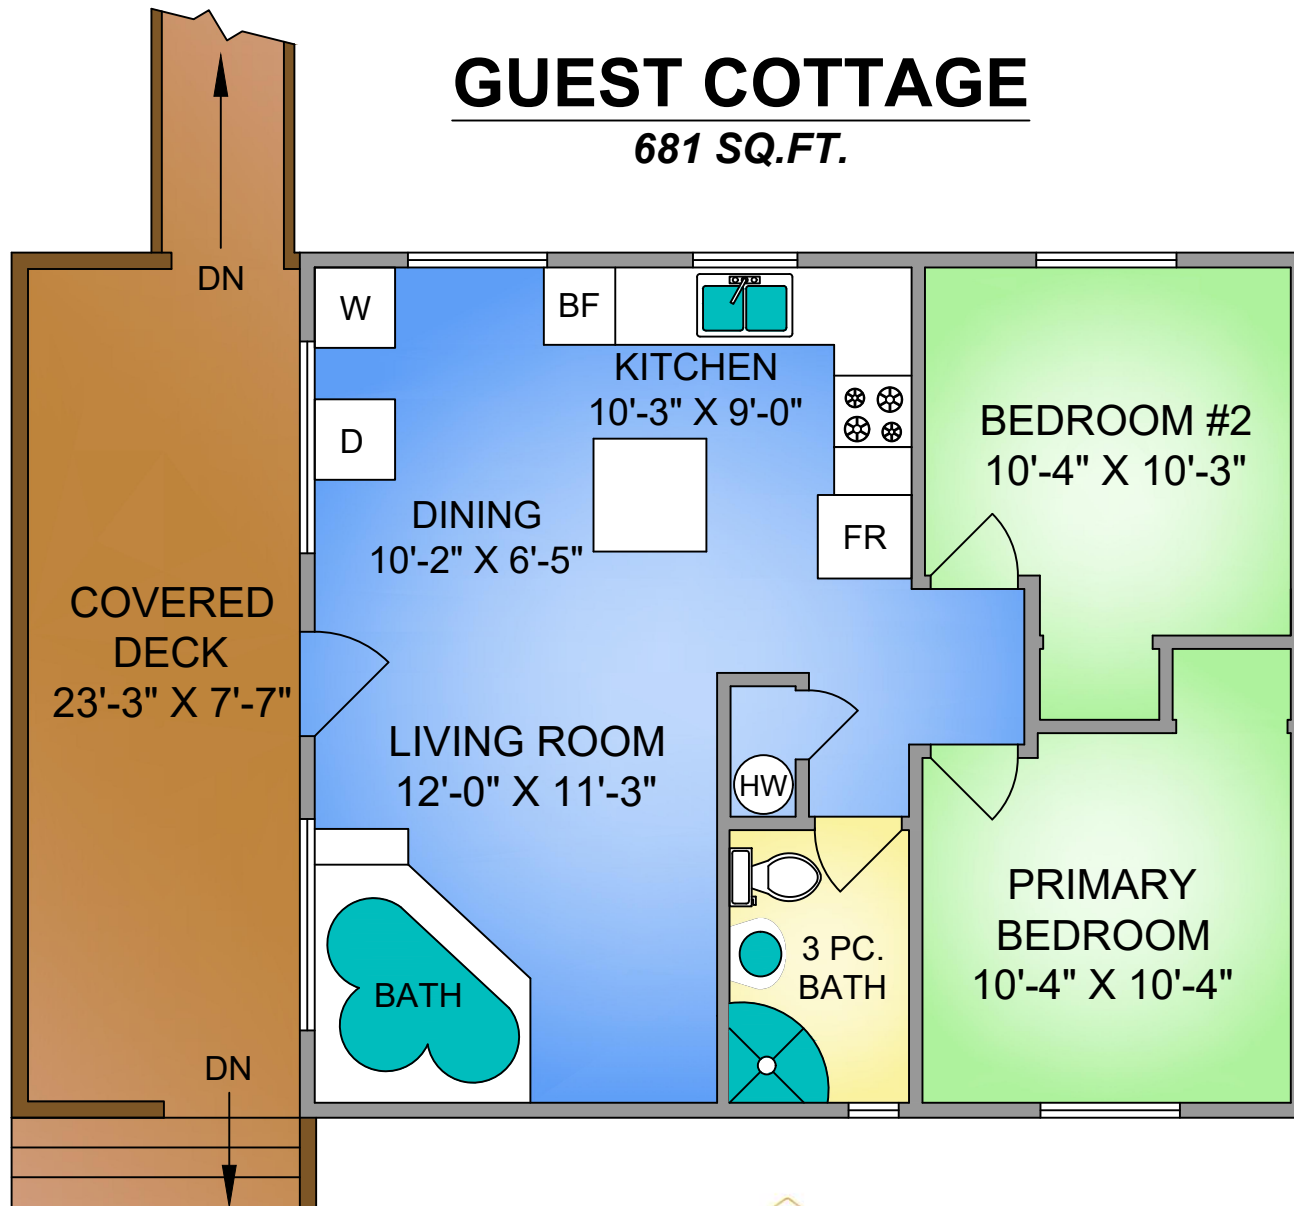

GUEST COTTAGE

681 SQ.FT.

BOAT HOUSE

132 SQ.FT.

NORTH

MARILYN BALL
REAL ESTATE

744 CLIFFE RD
FEB 26, 2020

Prepared by PROPER MEASURE NORTH ISLAND for the exclusive use of MARILYN BALL
Plans may not be 100% accurate. Buyer must verify any critical measurement.
Private resale or modification of floor plans to a third party by any individual or entity other than Proper Measure North Island is strictly prohibited

FLOOR	AREA (SQ. FT.)		
	FINISHED	GARAGE	DECK / PATIO
COTTAGE	681	-	195
BOAT HOUSE	132	-	-
TOTAL	813	-	195