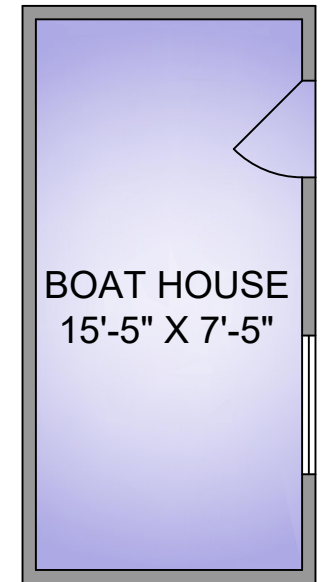

GUEST COTTAGE

681 SQ.FT.

BOAT HOUSE

132 SQ.FT.

NORTH

MARILYN BALL
REAL ESTATE

744 CLIFFE RD
FEB 26, 2020

Prepared by PROPER MEASURE NORTH ISLAND for the exclusive use of MARILYN BALL
Plans may not be 100% accurate. Buyer must verify any critical measurement.
Private resale or modification of floor plans to a third party by any individual or entity other than Proper Measure North Island is strictly prohibited

FLOOR	AREA (SQ. FT.)		
	FINISHED	GARAGE	DECK / PATIO
COTTAGE	681	-	195
BOAT HOUSE	132	-	-
TOTAL	813	-	195