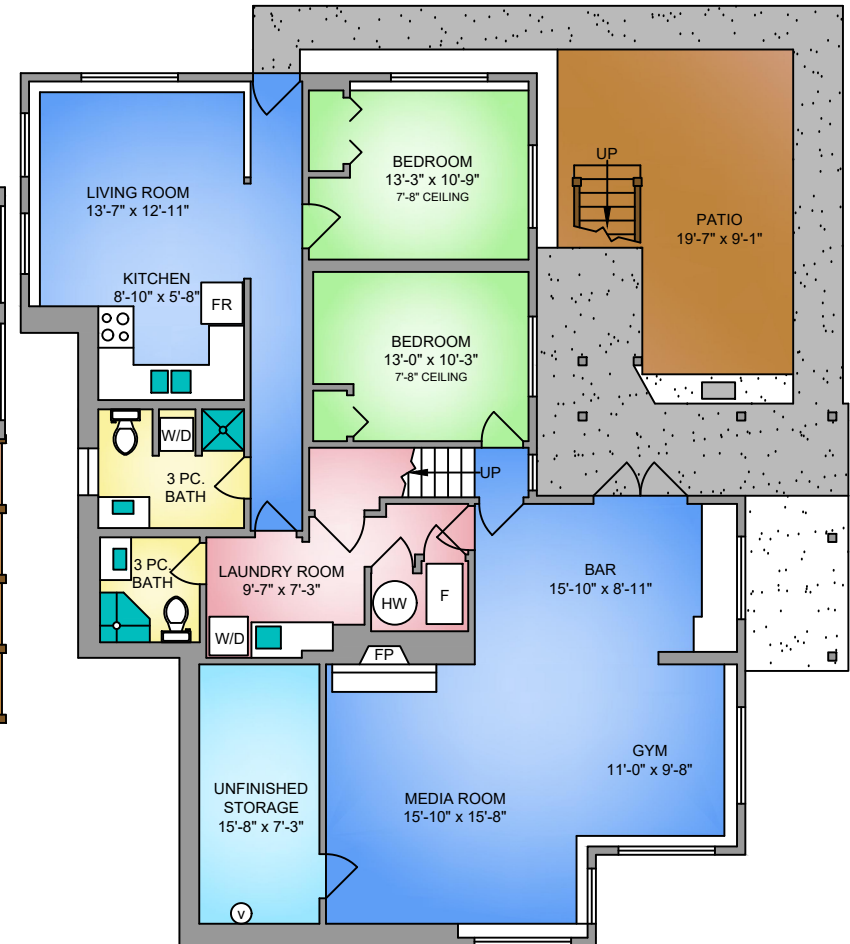

**LOWER FLOOR**  
**1550 SQ. FT.**  
**8'-0" CEILING HEIGHT**

**MAIN FLOOR**  
**1935 SQ. FT.**  
**8'-0" CEILING HEIGHT**

NORTH

4984 GEORGIA PARK TERRACE JULY 19, 2018				
PREPARED FOR THE EXCLUSIVE USE OF MARILYN BALL PLANS MAY NOT BE 100% ACCURATE, IF CRITICAL BUYER TO VERIFY.				
FLOOR	AREA (SQ. FT.)			
	FINISHED	UNFINISHED	GARAGE	DECK / PATIO
MAIN	1935	-	571	323
LOWER	1550	151	-	240
TOTAL	3485	151	571	563