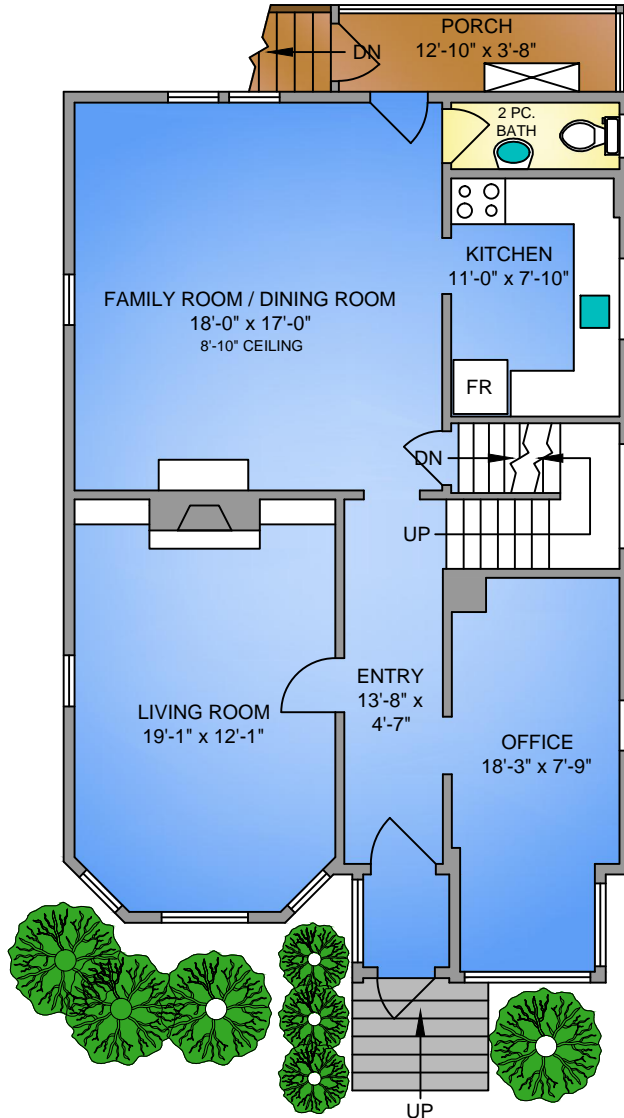

**LOWER FLOOR**

**803 SQ. FT.**

6'-7" CEILING

**MAIN FLOOR**

**1009 SQ. FT.**

9' CEILING

**UPPER FLOOR**

**952 SQ. FT.**

8'-6" CEILING

**NORTH**

192 BUSHBY STREET  
SEPTEMBER 2, 2014

PREPARED FOR THE EXCLUSIVE USE OF IAN HEATH & MARILYN BALL.  
PLANS MAY NOT BE 100% ACCURATE. IF CRITICAL BUYER TO VERIFY.

FLOOR	AREA (SQ. FT.)		
	FINISHED	UNFINISHED	PATIO
LOWER	803	148	220
MAIN	1009	-	-
UPPER	952	-	-
<b>TOTAL</b>	<b>2764</b>	<b>148</b>	<b>220</b>