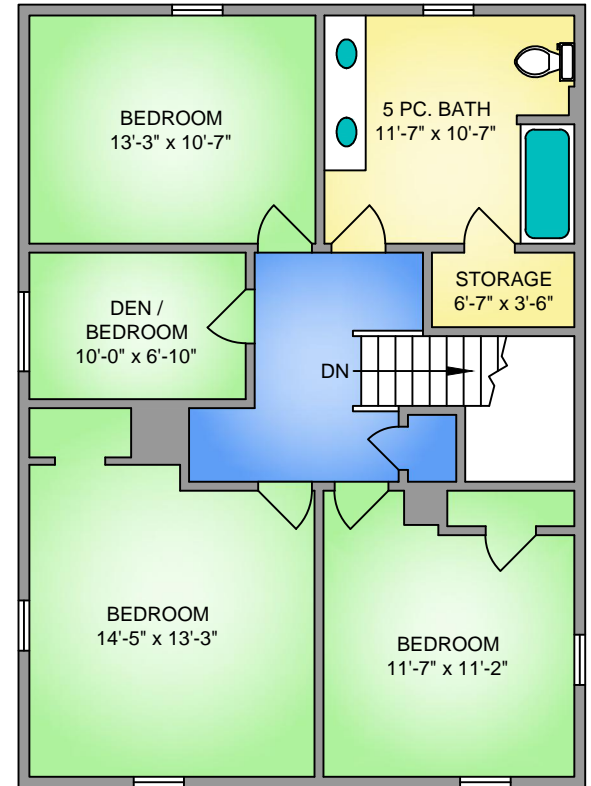

**LOWER FLOOR**

**803 SQ. FT.**

6'-7" CEILING

**MAIN FLOOR**

**1009 SQ. FT.**

9' CEILING

**UPPER FLOOR**

**952 SQ. FT.**

8'-6" CEILING

**NORTH**

192 BUSHBY STREET  
SEPTEMBER 2, 2014

PREPARED FOR THE EXCLUSIVE USE OF IAN HEATH & MARILYN BALL.  
PLANS MAY NOT BE 100% ACCURATE. IF CRITICAL BUYER TO VERIFY.

FLOOR	AREA (SQ. FT.)		
	FINISHED	UNFINISHED	PATIO
LOWER	803	148	220
MAIN	1009	-	-
UPPER	952	-	-
<b>TOTAL</b>	<b>2764</b>	<b>148</b>	<b>220</b>