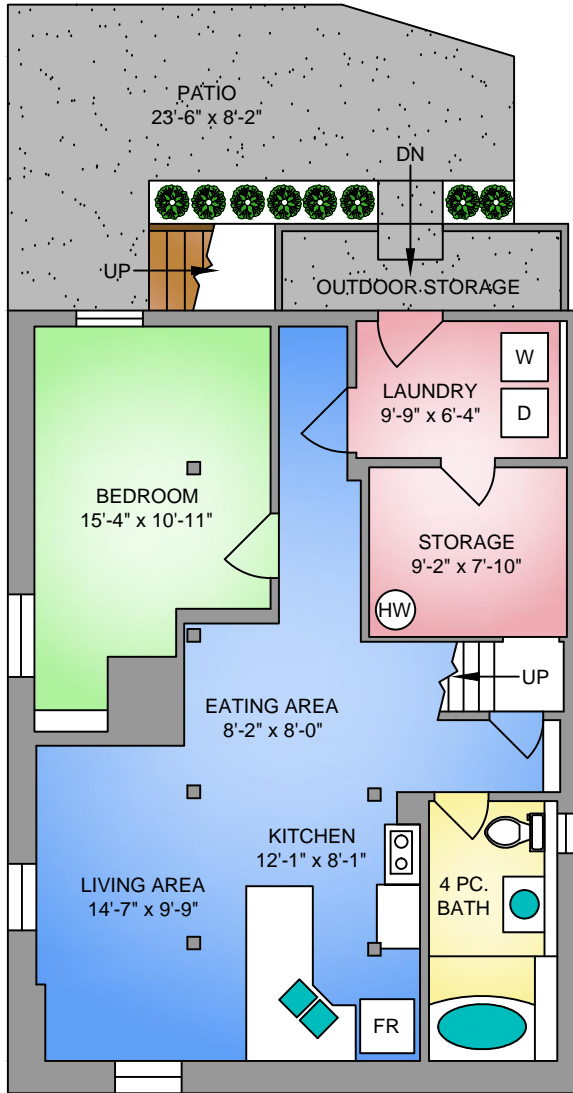

**LOWER FLOOR**

**803 SQ. FT.**

6'-7" CEILING

**MAIN FLOOR**

**1009 SQ. FT.**

9' CEILING

**UPPER FLOOR**

**952 SQ. FT.**

8'-6" CEILING

**NORTH**

192 BUSHBY STREET  
SEPTEMBER 2, 2014

PREPARED FOR THE EXCLUSIVE USE OF IAN HEATH & MARILYN BALL.  
PLANS MAY NOT BE 100% ACCURATE. IF CRITICAL BUYER TO VERIFY.

FLOOR	AREA (SQ. FT.)		
	FINISHED	UNFINISHED	PATIO
LOWER	803	148	220
MAIN	1009	-	-
UPPER	952	-	-
<b>TOTAL</b>	<b>2764</b>	<b>148</b>	<b>220</b>