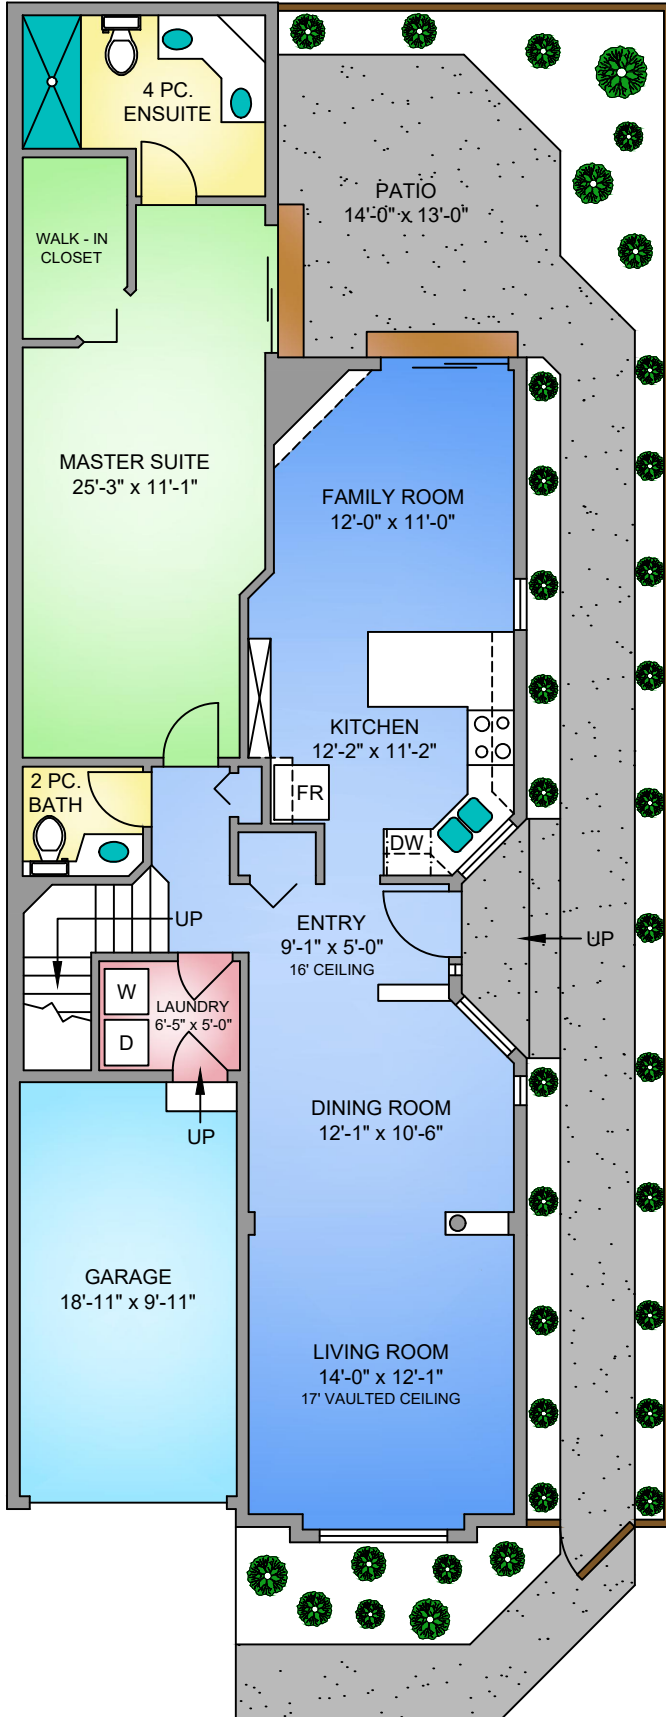

MAIN FLOOR

1214 SQ. FT.

UPPER FLOOR

582 SQ. FT.

NORTH

9658 FIRST STREET SEPTEMBER 6, 2016 PREPARED FOR THE EXCLUSIVE USE OF IAN HEATH & MARILYN BALL PLANS MAY NOT BE 100% ACCURATE, IF CRITICAL BUYER TO VERIFY.			
FLOOR	AREA (SQ. FT.)		
	FINISHED	GARAGE	PATIO
MAIN	1214	206	168
UPPER	582	0	60
TOTAL	1796	206	228