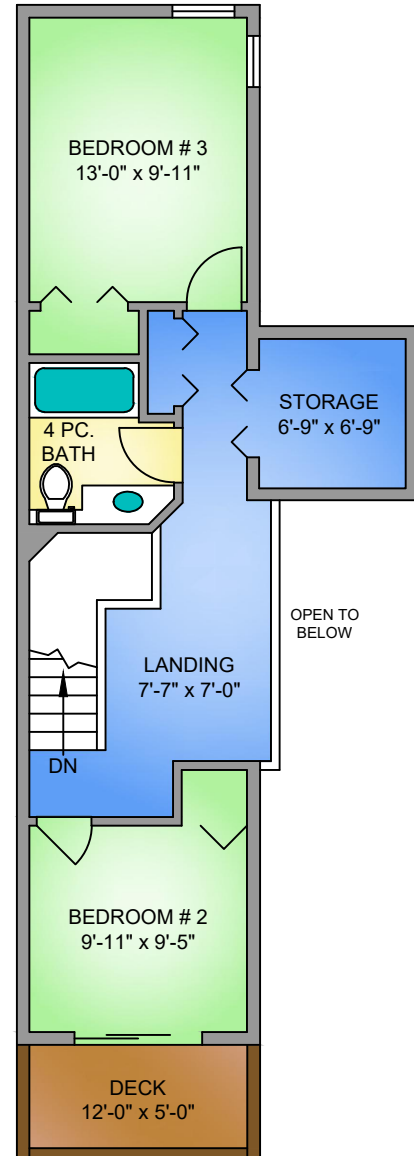

MAIN FLOOR

1214 SQ. FT.

UPPER FLOOR

582 SQ. FT.

NORTH

9658 FIRST STREET SEPTEMBER 6, 2016 PREPARED FOR THE EXCLUSIVE USE OF IAN HEATH & MARILYN BALL PLANS MAY NOT BE 100% ACCURATE, IF CRITICAL BUYER TO VERIFY.			
FLOOR	AREA (SQ. FT.)		
	FINISHED	GARAGE	PATIO
MAIN	1214	206	168
UPPER	582	0	60
TOTAL	1796	206	228