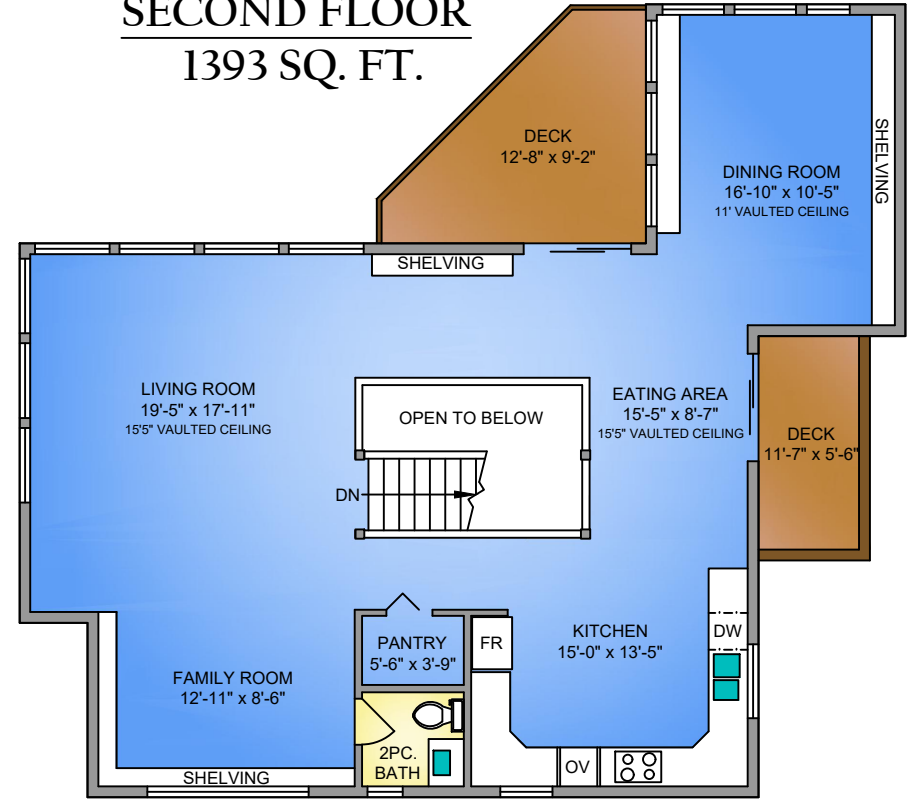

FIRST FLOOR

1383 SQ. FT.

SECOND FLOOR

1393 SQ. FT.

NORTH

0' 5' 10'

SCALE

799 SEA-AIRA HEIGHTS JUNE 24, 2016			
PREPARED FOR THE EXCLUSIVE USE OF IAN HEATH & MARILYN BALL PLANS MAY NOT BE 100% ACCURATE, IF CRITICAL BUYER TO VERIFY.			
FLOOR	AREA (SQ. FT.)		
	FINISHED	GARAGE	DECK
FIRST	1383	576	-
SECOND	1393	-	191
TOTAL	2776	576	191