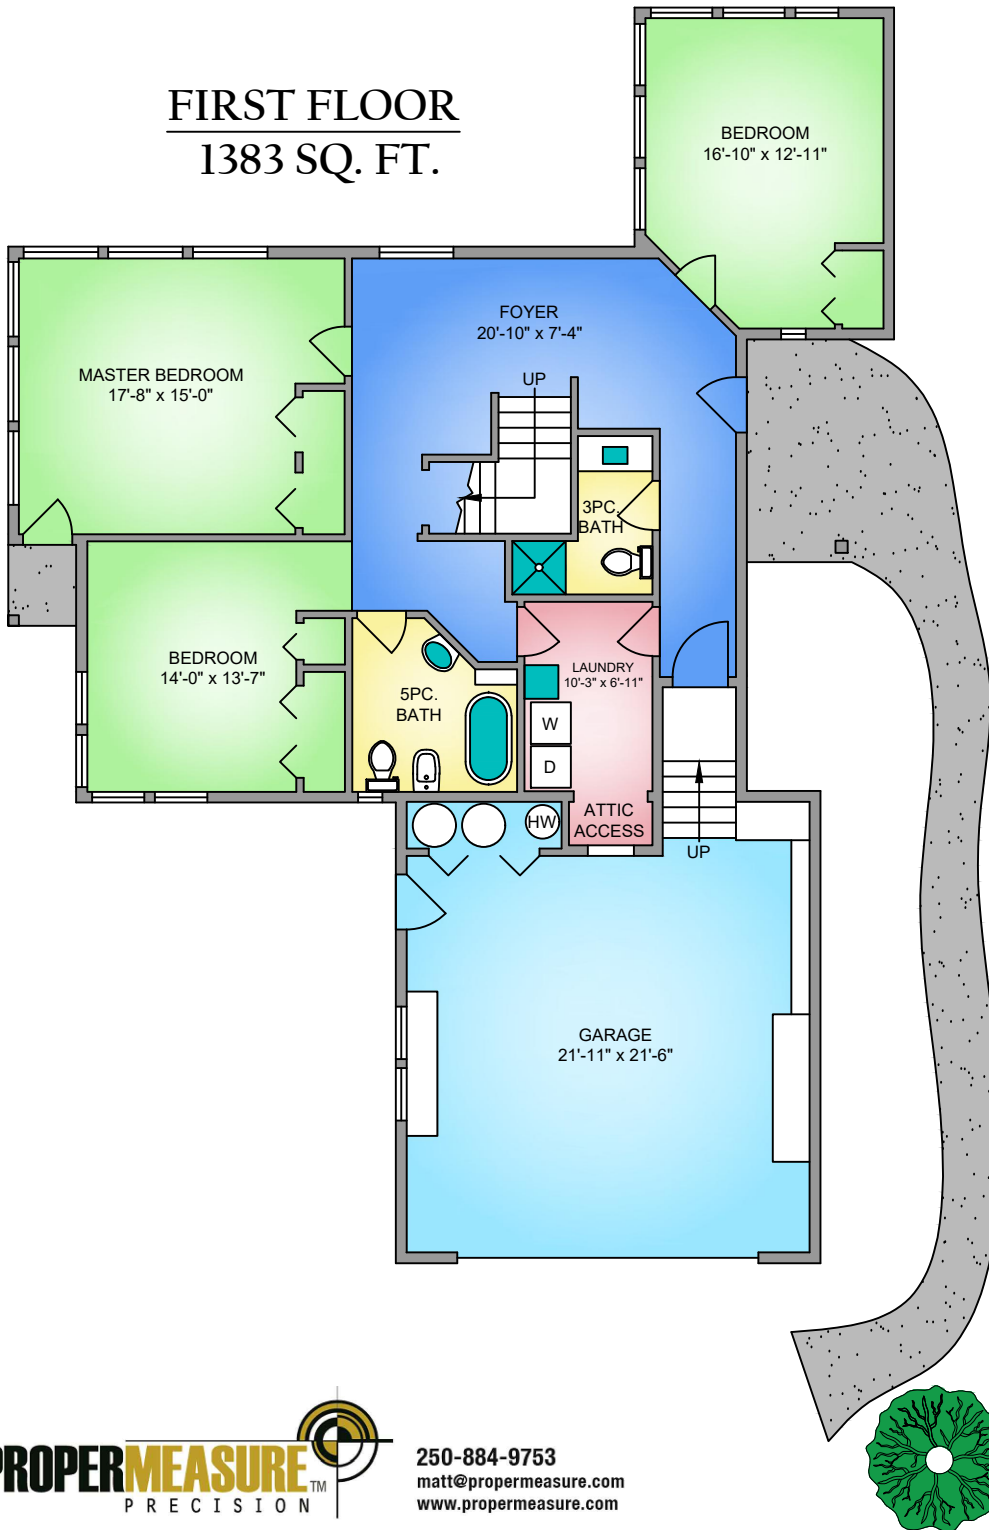

FIRST FLOOR

1383 SQ. FT.

SECOND FLOOR

1393 SQ. FT.

NORTH

0' 5' 10'

SCALE

799 SEA-AIRA HEIGHTS JUNE 24, 2016			
PREPARED FOR THE EXCLUSIVE USE OF IAN HEATH & MARILYN BALL PLANS MAY NOT BE 100% ACCURATE, IF CRITICAL BUYER TO VERIFY.			
FLOOR	AREA (SQ. FT.)		
	FINISHED	GARAGE	DECK
FIRST	1383	576	-
SECOND	1393	-	191
TOTAL	2776	576	191